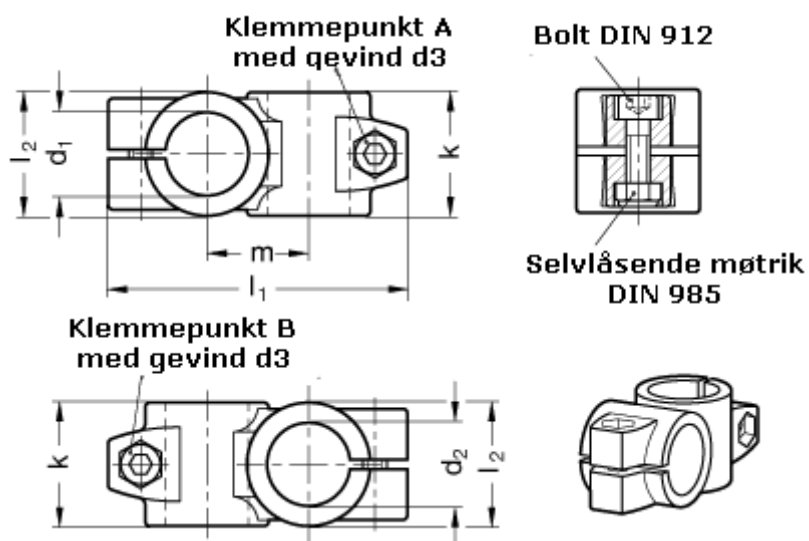

Article number: 20132B55B55802BL

Description: E+G 2-way pipe clamp
GN 132-B55-B55-80-2-BL

Measures

Adjustable clamp lever = GN 911-M10-55 have to be ordred separately

d1	= 55
d2	= 55
d3	= M10
k	= 80
l1	= 169.0
l2	= 80
m	= 65